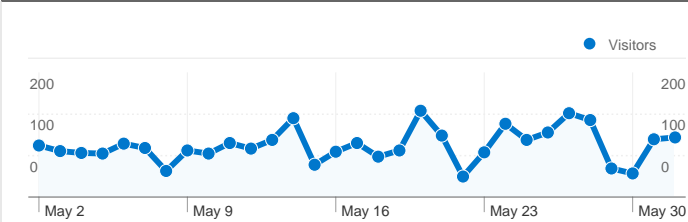

Site Usage

2,787 Visits

31.29% Bounce Rate

7,626 Pageviews

00:01:14 Avg. Time on Site

2.74 Pages/Visit

73.34% % New Visits

Visitors Overview

2,138 people visited this site

2,787 Visits

2,138 Absolute Unique Visitors

7,626 Pageviews

2.74 Average Pageviews

00:01:14 Time on Site

31.29% Bounce Rate

73.34% New Visits

2,787 visits came from 18 countries/territories

Site Usage

Country/Territory	Visits	Pages/Visit	Avg. Time on Site	% New Visits	Bounce Rate
United States	2,757	2.73	00:01:13	73.12%	31.19%
India	6	7.67	00:06:35	83.33%	16.67%
(not set)	6	3.67	00:00:37	50.00%	16.67%
United Kingdom	4	1.75	00:00:40	100.00%	50.00%
Spain	1	1.00	00:00:00	100.00%	100.00%
Palestinian Territories	1	1.00	00:00:00	100.00%	100.00%
Turkey	1	2.00	00:00:29	100.00%	0.00%
Ireland	1	2.00	00:00:47	100.00%	0.00%
Philippines	1	1.00	00:00:00	100.00%	100.00%

Argentina	1	1.00	00:00:00	100.00%	100.00%
					1 - 10 of 18

Pages on this site were viewed a total of 7,626 times

7,626 Pageviews

6,247 Unique Views

31.29% Bounce Rate

Top Content

Pages	Pageviews	% Pageviews
/	2,706	35.48%
/newhtml/calendar.html	1,781	23.35%
/newhtml/photos.html	612	8.03%
/newhtml/privateparties.html	510	6.69%
/newhtml/map.html	403	5.28%