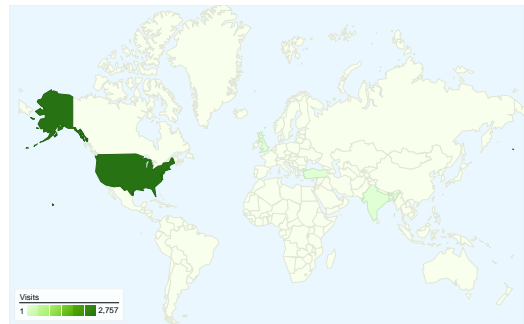

Site Usage

2,787 Visits

31.29% Bounce Rate

7,626 Pageviews

00:01:14 Avg. Time on Site

2.74 Pages/Visit

73.34% % New Visits

Visitors Overview

Visitors
2,138

Map Overlay

Traffic Sources Overview

- **Search Engines**
1,579.00 (56.66%)
- **Referring Sites**
636.00 (22.82%)
- **Direct Traffic**
572.00 (20.52%)

Content Overview

Pages	Pageviews	% Pageviews
/	2,706	35.48%
/newhtml/calendar.html	1,781	23.35%
/newhtml/photos.html	612	8.03%
/newhtml/privateparties.html	510	6.69%
/newhtml/map.html	403	5.28%

All traffic sources sent a total of 2,787 visits

-  20.52% Direct Traffic
-  22.82% Referring Sites
-  56.66% Search Engines

- Search Engines
1,579.00 (56.66%)
- Referring Sites
636.00 (22.82%)
- Direct Traffic
572.00 (20.52%)

2,787 visits came from 18 countries/territories

Site Usage

Country/Territory	Visits	Pages/Visit	Avg. Time on Site	% New Visits	Bounce Rate
United States	2,757	2.73	00:01:13	73.12%	31.19%
India	6	7.67	00:06:35	83.33%	16.67%
(not set)	6	3.67	00:00:37	50.00%	16.67%
United Kingdom	4	1.75	00:00:40	100.00%	50.00%
Spain	1	1.00	00:00:00	100.00%	100.00%
Palestinian Territories	1	1.00	00:00:00	100.00%	100.00%
Turkey	1	2.00	00:00:29	100.00%	0.00%
Ireland	1	2.00	00:00:47	100.00%	0.00%
Philippines	1	1.00	00:00:00	100.00%	100.00%