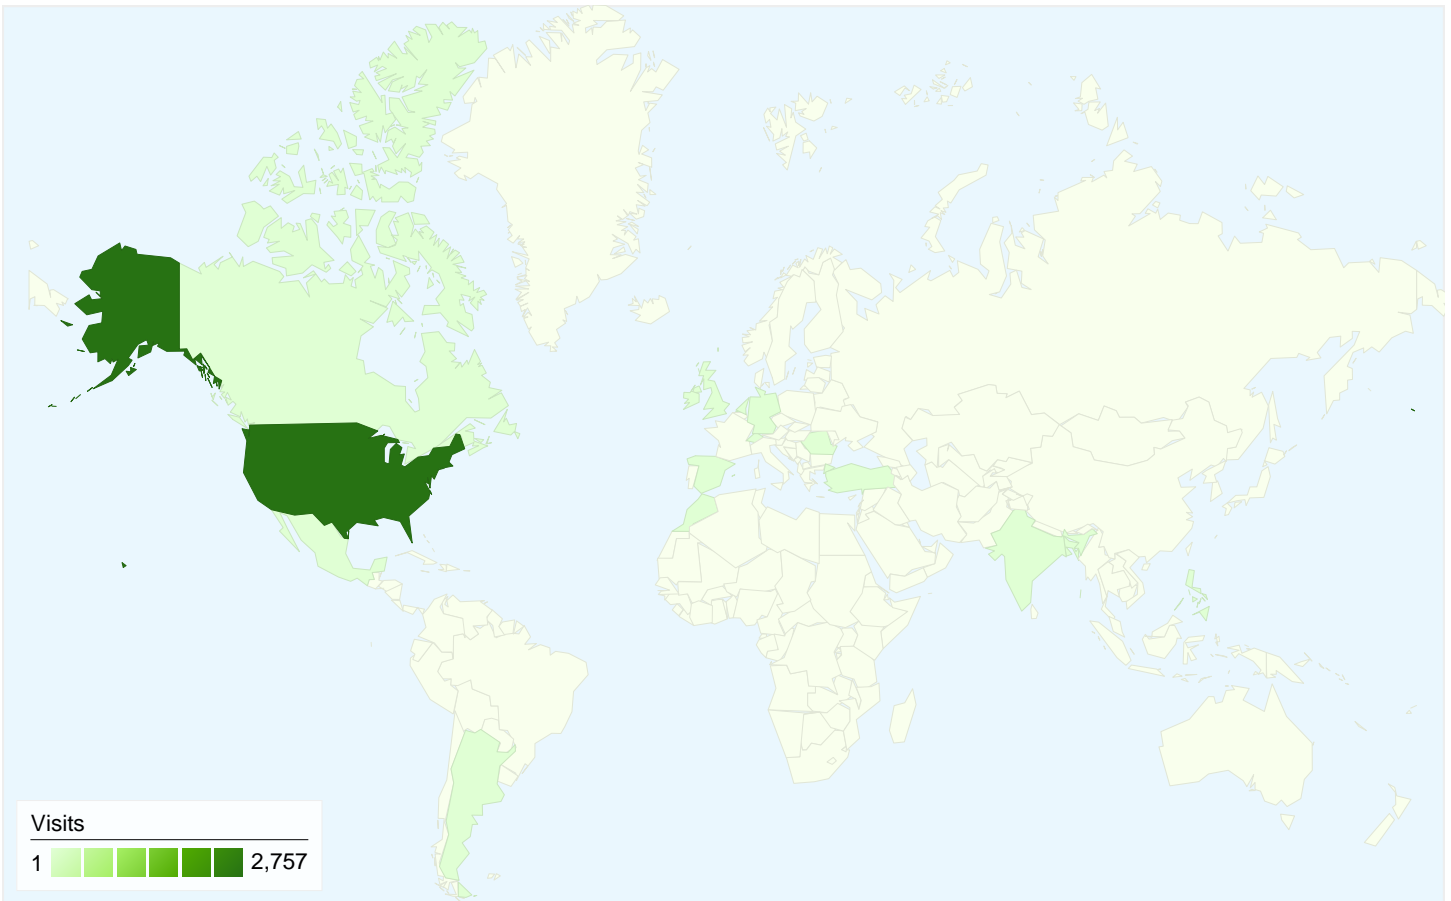

Visitors
2,138

Map Overlay

Traffic Sources Overview

- **Search Engines**
1,579.00 (56.66%)
- **Referring Sites**
636.00 (22.82%)
- **Direct Traffic**
572.00 (20.52%)

Content Overview

Pages	Pageviews	% Pageviews
/	2,706	35.48%
/newhtml/calendar.html	1,781	23.35%
/newhtml/photos.html	612	8.03%
/newhtml/privateparties.html	510	6.69%
/newhtml/map.html	403	5.28%

2,138 people visited this site

2,787 Visits

2,138 Absolute Unique Visitors

7,626 Pageviews

2.74 Average Pageviews

00:01:14 Time on Site

31.29% Bounce Rate

73.34% New Visits

All traffic sources sent a total of 2,787 visits

-  20.52% Direct Traffic
-  22.82% Referring Sites
-  56.66% Search Engines

- Search Engines
1,579.00 (56.66%)
- Referring Sites
636.00 (22.82%)
- Direct Traffic
572.00 (20.52%)

2,787 visits came from 18 countries/territories

Site Usage

Country/Territory	Visits	Pages/Visit	Avg. Time on Site	% New Visits	Bounce Rate
United States	2,757	2.73	00:01:13	73.12%	31.19%
India	6	7.67	00:06:35	83.33%	16.67%
(not set)	6	3.67	00:00:37	50.00%	16.67%
United Kingdom	4	1.75	00:00:40	100.00%	50.00%
Spain	1	1.00	00:00:00	100.00%	100.00%
Palestinian Territories	1	1.00	00:00:00	100.00%	100.00%
Turkey	1	2.00	00:00:29	100.00%	0.00%
Ireland	1	2.00	00:00:47	100.00%	0.00%
Philippines	1	1.00	00:00:00	100.00%	100.00%