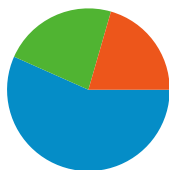

Traffic Sources Overview

- **Search Engines**
  1,579.00 (56.66%)
- **Referring Sites**
  636.00 (22.82%)
- **Direct Traffic**
  572.00 (20.52%)

Content Overview

Pages	Pageviews	% Pageviews
/	2,706	35.48%
/newhtml/calendar.html	1,781	23.35%
/newhtml/photos.html	612	8.03%
/newhtml/privateparties.html	510	6.69%
/newhtml/map.html	403	5.28%